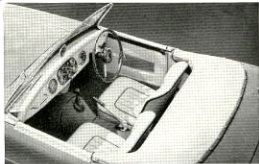

In the Swallow DORETTI the sporting motorist will find a car that will give him sustained power and performance for competition work, smooth comfortable driving for fast touring, plus the highest grade exterior and interior finish, including first quality hide upholstery, thick carpeting and leather covered sponge rubber moulding.

Swallow **Doretti**

EARLS COURT
STAND 134

Britain's new luxury sports car

The interior of the car is luxuriously fitted with leather covered sponge rubber moulding, first quality hide upholstery and thick carpeting.