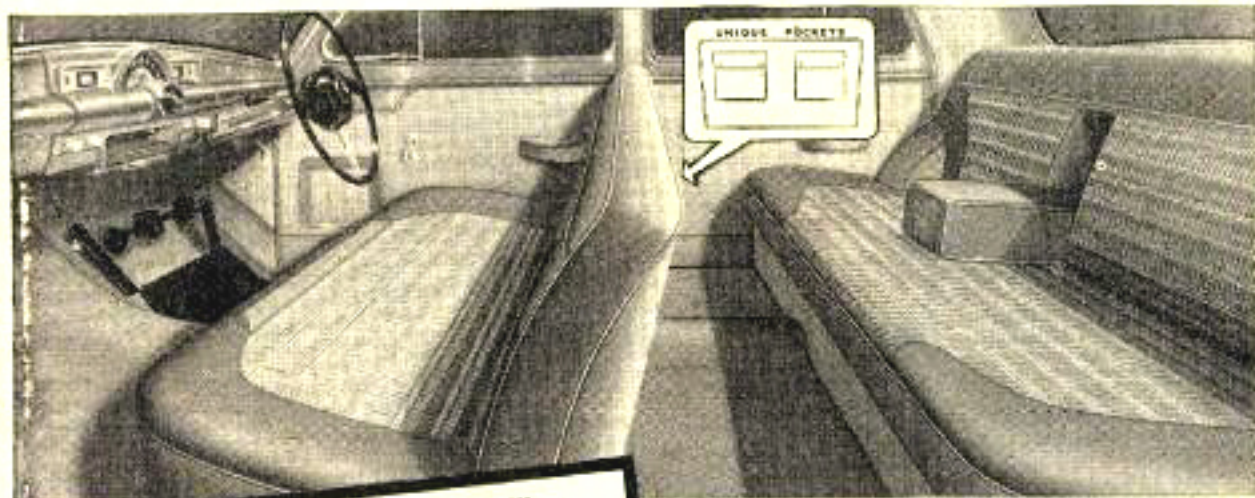

HAVE YOUR COVERS *Tailor Made*

KEEP YOUR UPHOLSTERY LIKE NEW...
ADD COMFORT AND LOOKS WITH

ROOTES

CAR SEAT COVERS

Large choice of colours, in Felt or Tygan and Felt.
Send for patterns and prices to Dept. M,

ROOTES LTD., LADBROKE HALL, BARLBY RD., LONDON, W.10
Tel. LADBROKE 3232

BIRMINGHAM	95/94 Charlotte Street	Central 8451
MANCHESTER	Olympia, Chester Road	Blackfriars 6677
MAIDSTONE	Mill Street	Maidstone 3333
ROCHESTER	High Street	Chatham 2231
CANTERBURY	The Pavilion	Canterbury 3232
WROTHAM	Wrotham Heath	Borough Green 4
FOLKESTONE	85/92 Tontine Street	Folkestone 3156

and from all Rootes Group Distributors and Dealers